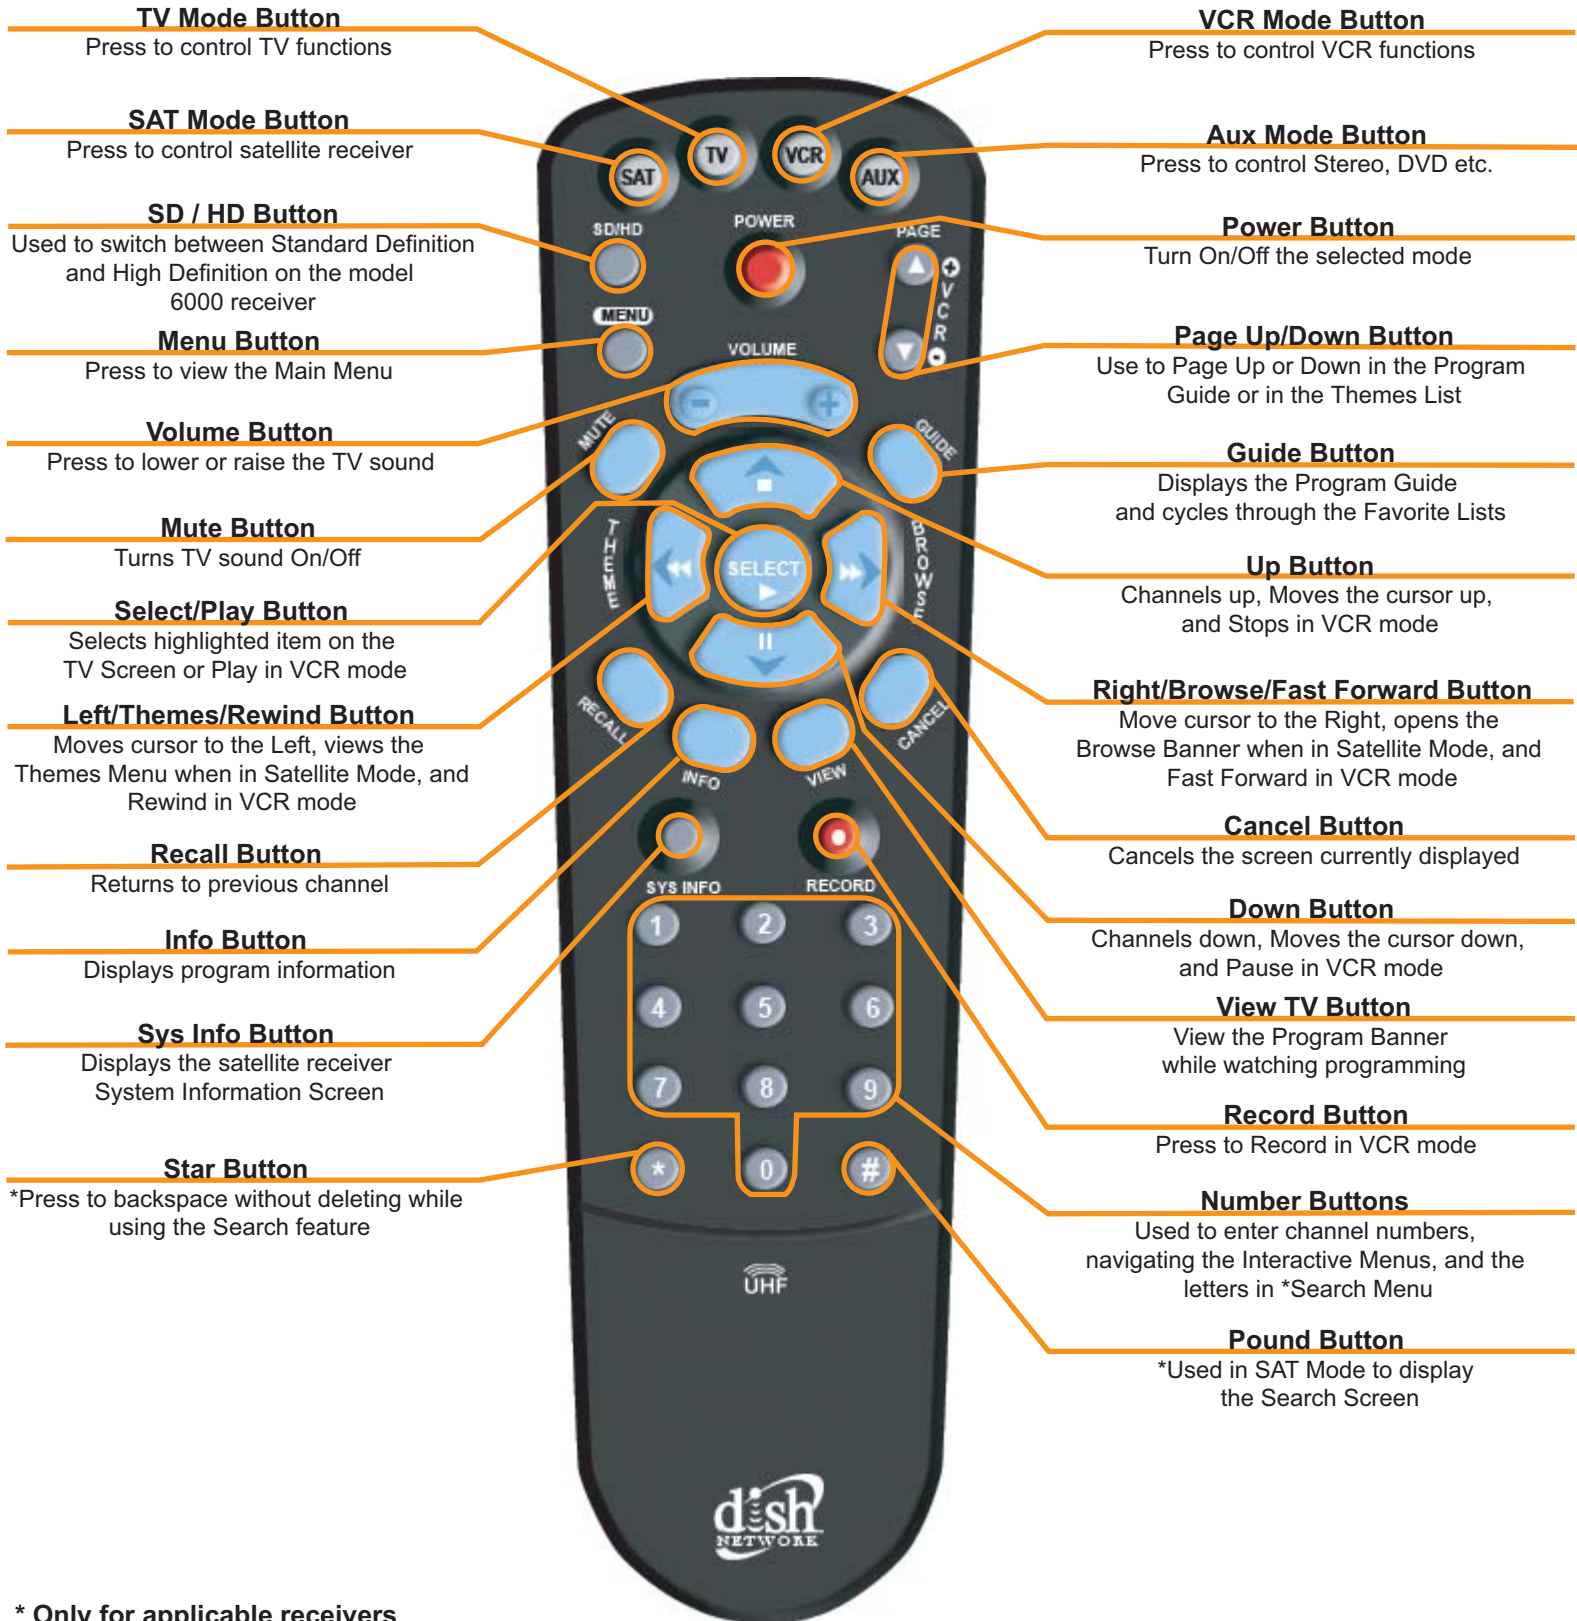

1.5 IR/UHF HDTV BLUE BUTTON REMOTE

* Only for applicable receivers