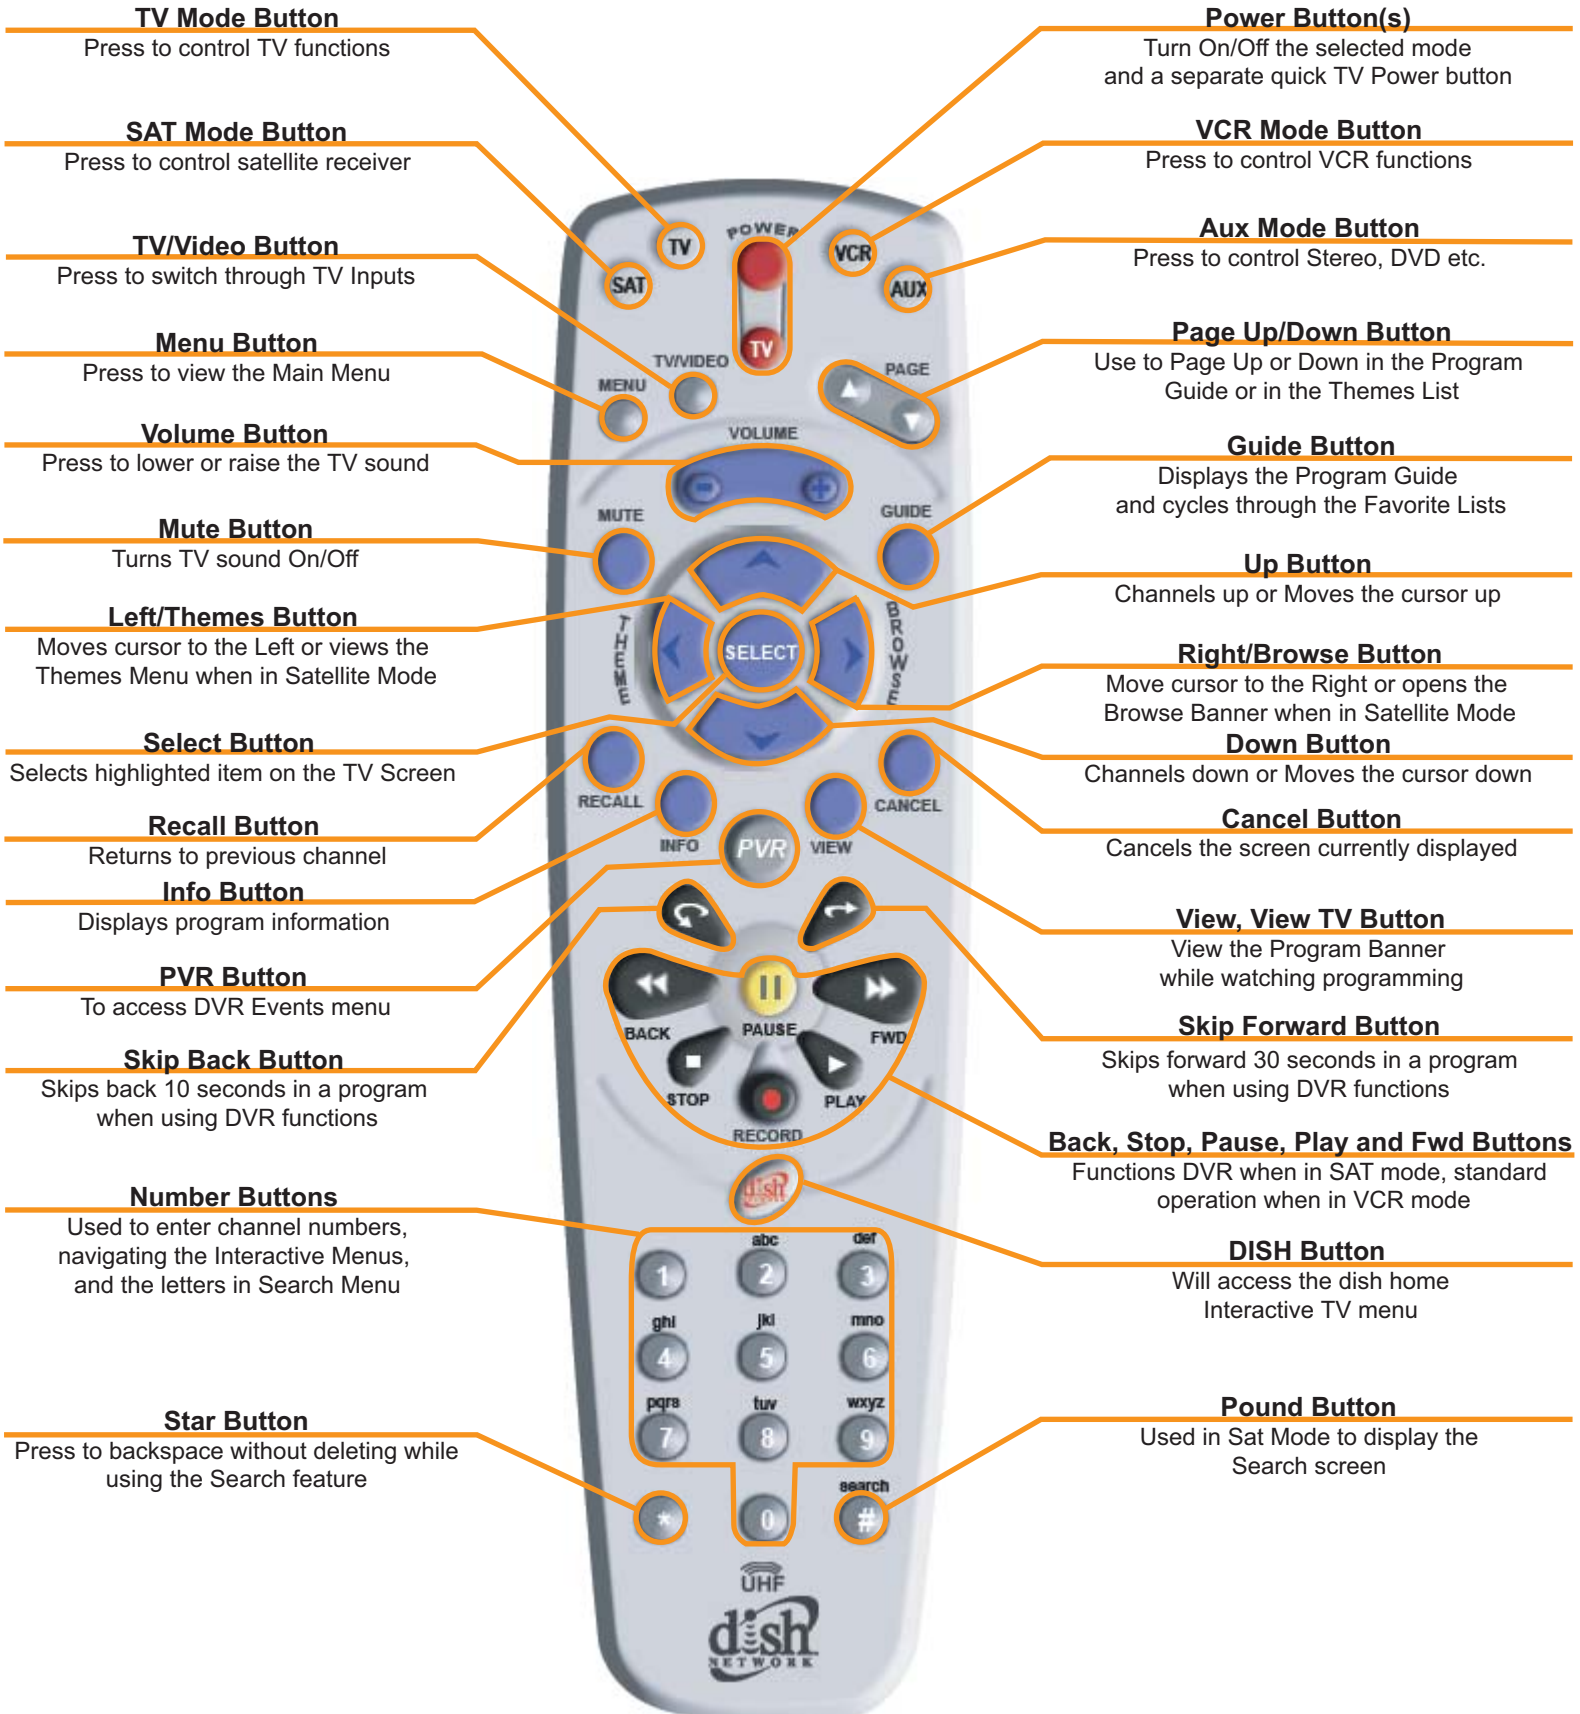

## PLATINUM REMOTE

**TV Mode Button**

Press to control TV functions

**SAT Mode Button**

Press to control satellite receiver

**TV/Video Button**

Press to switch through TV Inputs

**Menu Button**

Press to view the Main Menu

**Volume Button**

Press to lower or raise the TV sound

**Mute Button**

Turns TV sound On/Off

**Left/Themes Button**

Moves cursor to the Left or views the Themes Menu when in Satellite Mode

**Select Button**

Selects highlighted item on the TV Screen

**Recall Button**

Returns to previous channel

**Info Button**

Displays program information

**PVR Button**

To access DVR Events menu

**Up Button**

Channels up or Moves the cursor up

**Right/Browse Button**

Move cursor to the Right or opens the Browse Banner when in Satellite Mode

**Down Button**

Channels down or Moves the cursor down

**Cancel Button**