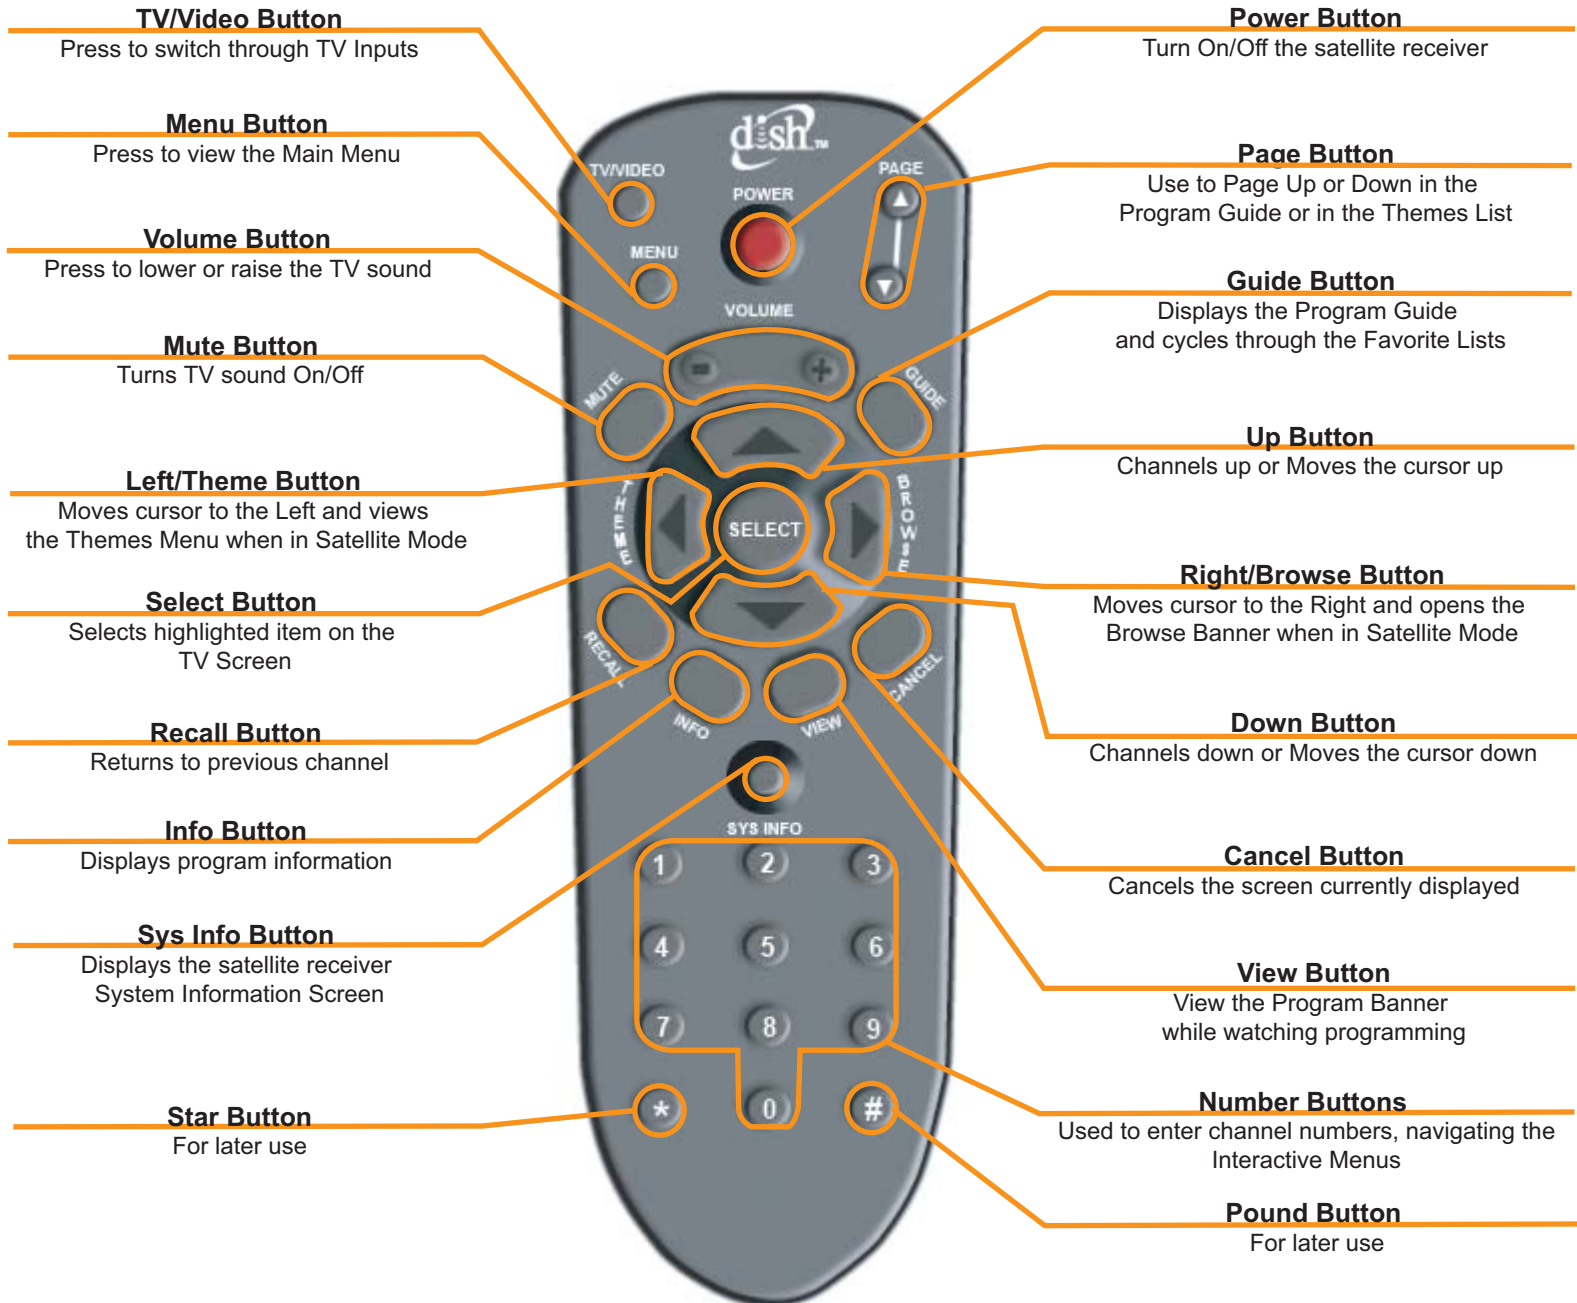

1.5 IR DEDICATED REMOTE

* Only for applicable receivers