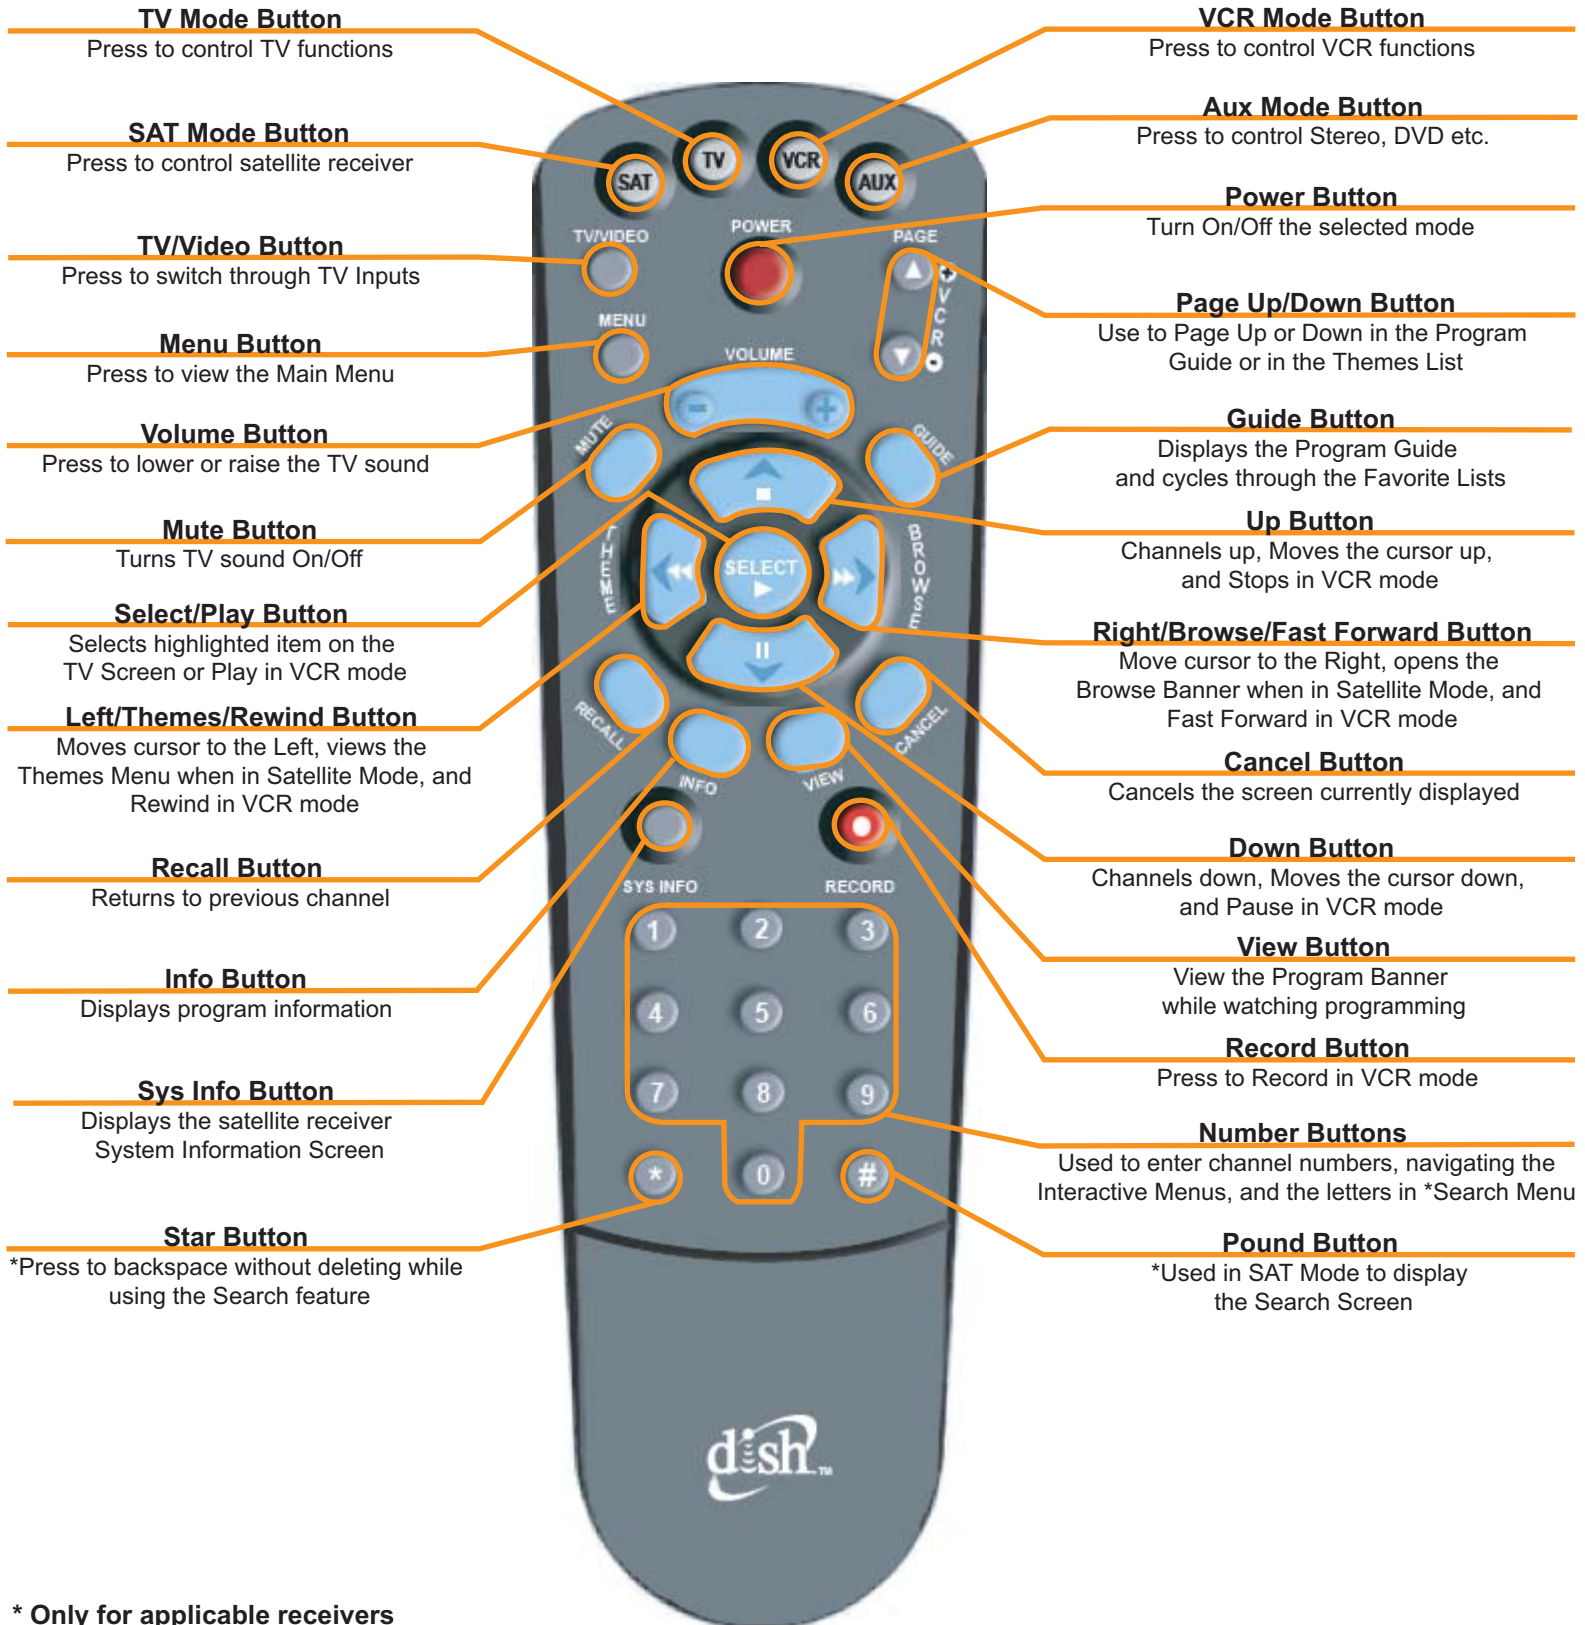

1.5 IR/UHF BLUE BUTTON REMOTE

* Only for applicable receivers